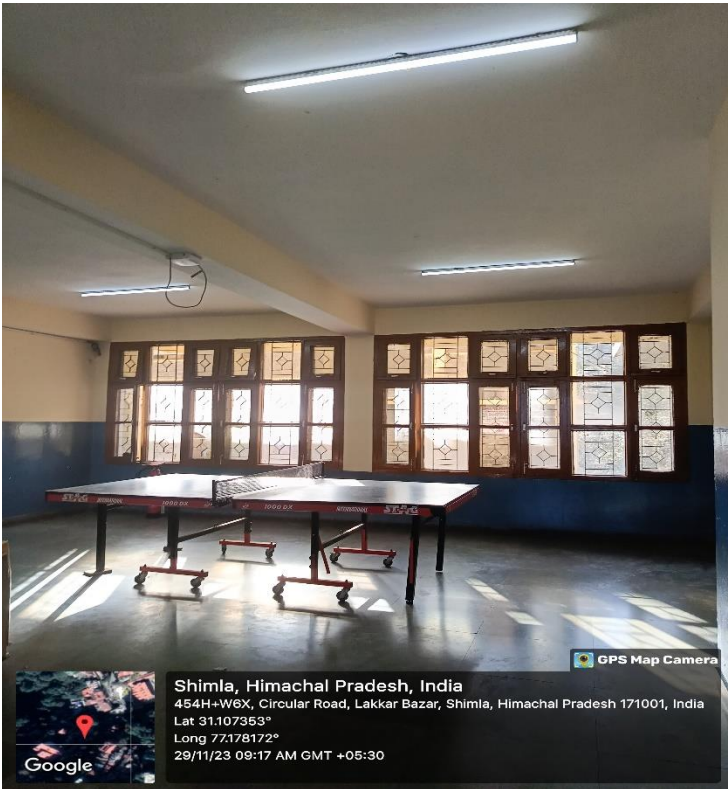

Shimla, Himachal Pradesh, India
454H+W6X, Circular Road, Lakkar Bazar, Shimla, Himachal Pradesh 171001, India
Lat 31.107353°
Long 77.178172°
29/11/23 09:17 AM GMT +05:30

CAROM