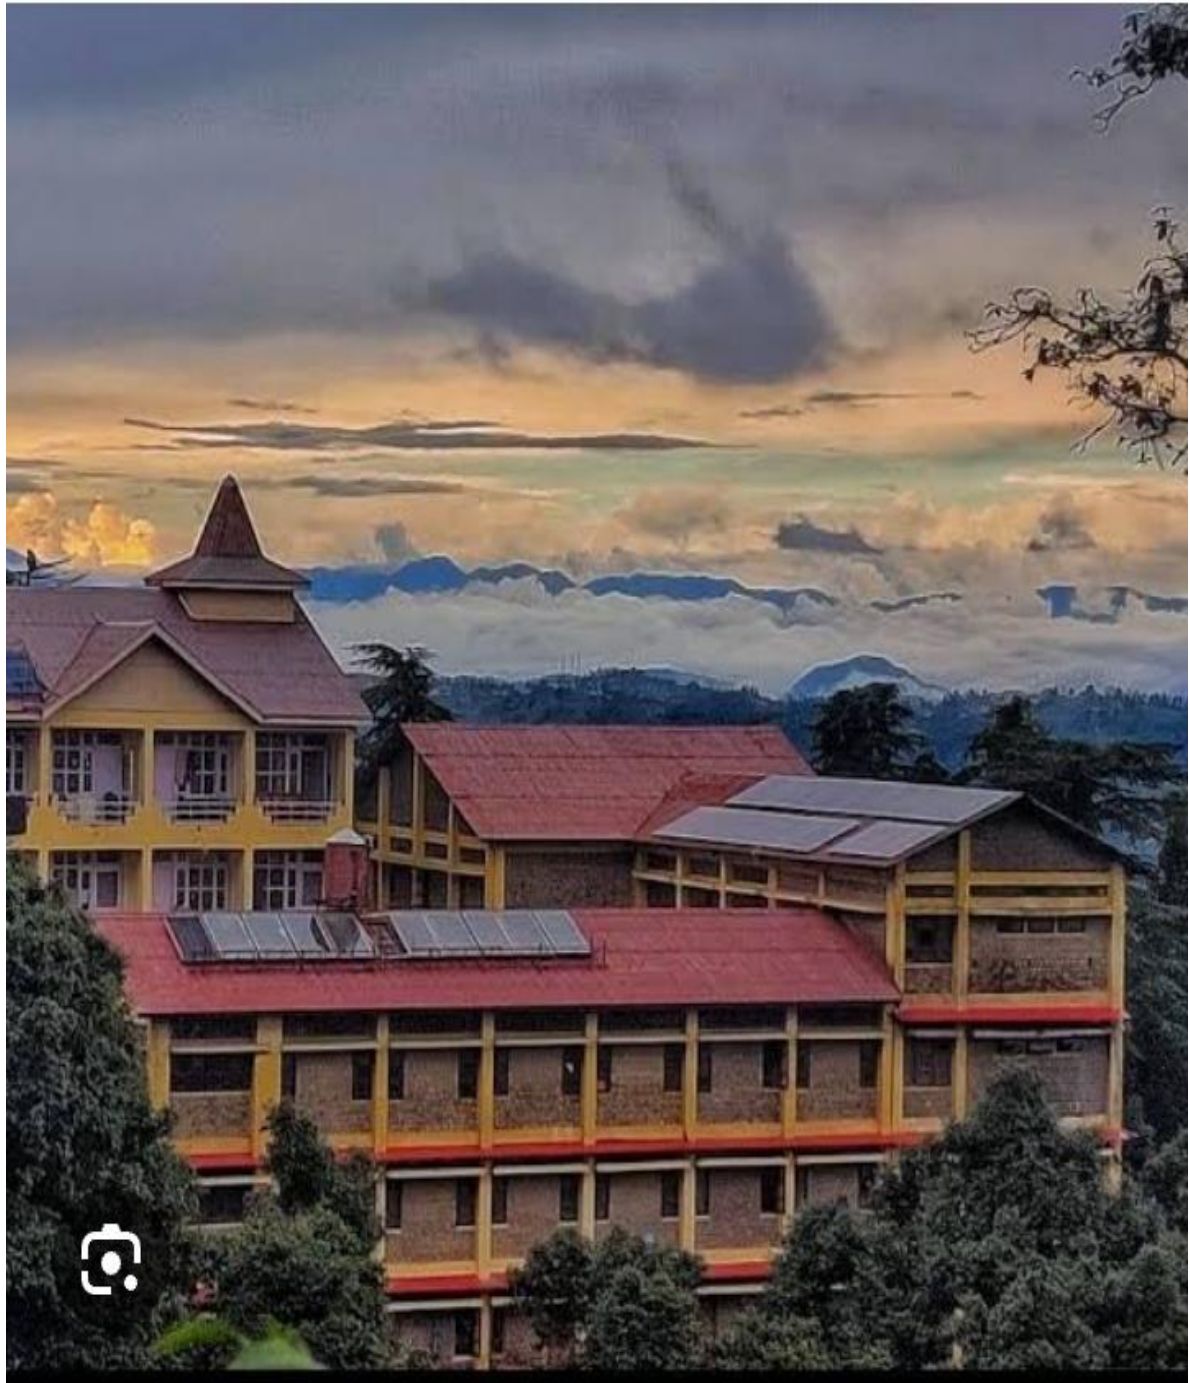

Facilities available in boy's hostel sanjauli

Government College Sanjauli provides hostel facility for boys. It was established in the year 1982 with an intake of seventy students. The hostel complex is situated near the college. It provides residential facilities for boys seeking admission in the hostel. Preference is given to SC and ST students. Students from the general category are offered the facility only if there is vacancy after students from SC/ST categories have been accommodated. The new building was added to the old hostel structure and was inaugurated on 15th July 2010 by Hon'ble Chief minister Prof. Prem Kumar Dhumal. This hostel is one of the best/most preferred hostels in Himachal Pradesh. At present there are about 141 students residing in the hostel.

Footpath Flyover Bridge

Centre Of Excellence Boys Hostel, Circular Road, Sanjauli, Shimla, Himachal Pradesh 171006

Government hostel, Sanjauli, Shimla-6 is a hostel located in Sanjauli suburb of Shimla. It is affiliated with Himachal Pradesh University in Shimla, India. It is one of the most famous hostel in Himachal Pradesh.